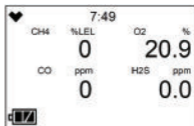

GX-3R Quick Reference Guide

Turn On

Press & Hold

**POWER
MODE**

Past Due Bump/CAL

To Bump / CAL

**POWER
MODE**

Confirm & Use

AIR

Normal Operation

After brief
warm-up period

Fresh Air

Press & Hold

AIR

Turn Off

Press & Hold