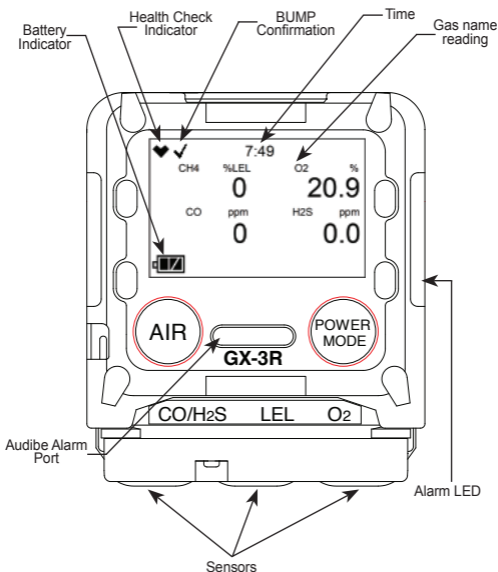

GX-3R Quick Reference Guide

Scan QR code for
GX-3R Manual

RKI Instruments, Inc. 33248 Central Ave, Union City, CA 94587

Phone (510) 441-5656 • (800) 754-5165 • www.rkiinstruments.com

190422/1000